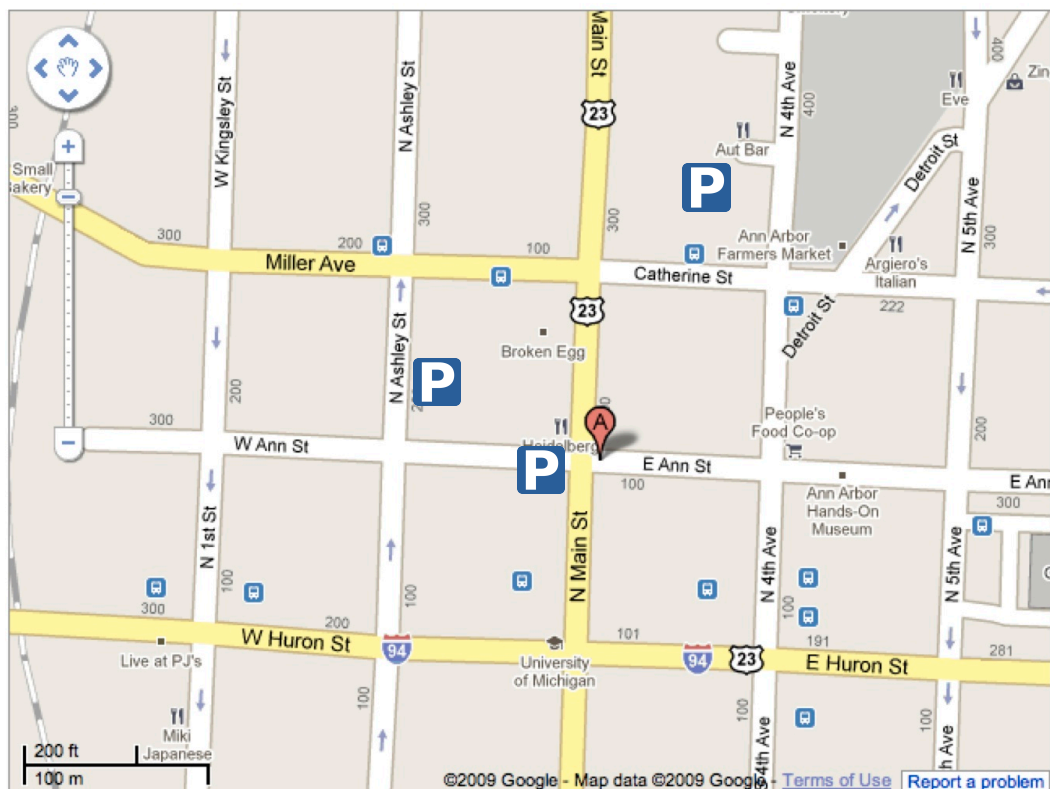

Driving Directions to The Whole Brain Group Office

Address:

109 E. Ann St.
Ann Arbor, MI 48104
(734) 929-0431

The Whole Brain Group office is located on E Ann St, between Main St and 4th Ave, directly across from The Ann Arbor 15th District Court parking lot.

From the **East or West** via **I-94**:

- ▶ Take I-94 to exit 172 toward Ann Arbor/MI-94
- ▶ If arriving from I-94 West, the exit will merge directly onto Jackson Road, which turns into West Huron Street.
- ▶ If arriving from I-94 East, take a right at the end of the exit onto Jackson Road, which turns into West Huron Street.
- ▶ Take West Huron Street into downtown Ann Arbor.
- ▶ Turn left at North Main Street
- ▶ Take the 1st right onto E Ann St.
- ▶ Whole Brain Group Office will be on your left - 109 E. Ann Street

P Parking is available on the street, or two blocks west in the parking structure on the corner of West Ann and Ashley, as well as several other locations nearby.

P.O. Box 8275
Ann Arbor MI 48107
734.929.0431

thewholebraingroup.com

From the **East** via **US-23/M-14**:

- ▶ Take US-23 to M-14 West.
- ▶ Take exit 2 to Downtown Ann Arbor
- ▶ Merge onto North Main Street.
- ▶ Turn left at East Ann Street
- ▶ Take the 1st left onto E Ann St