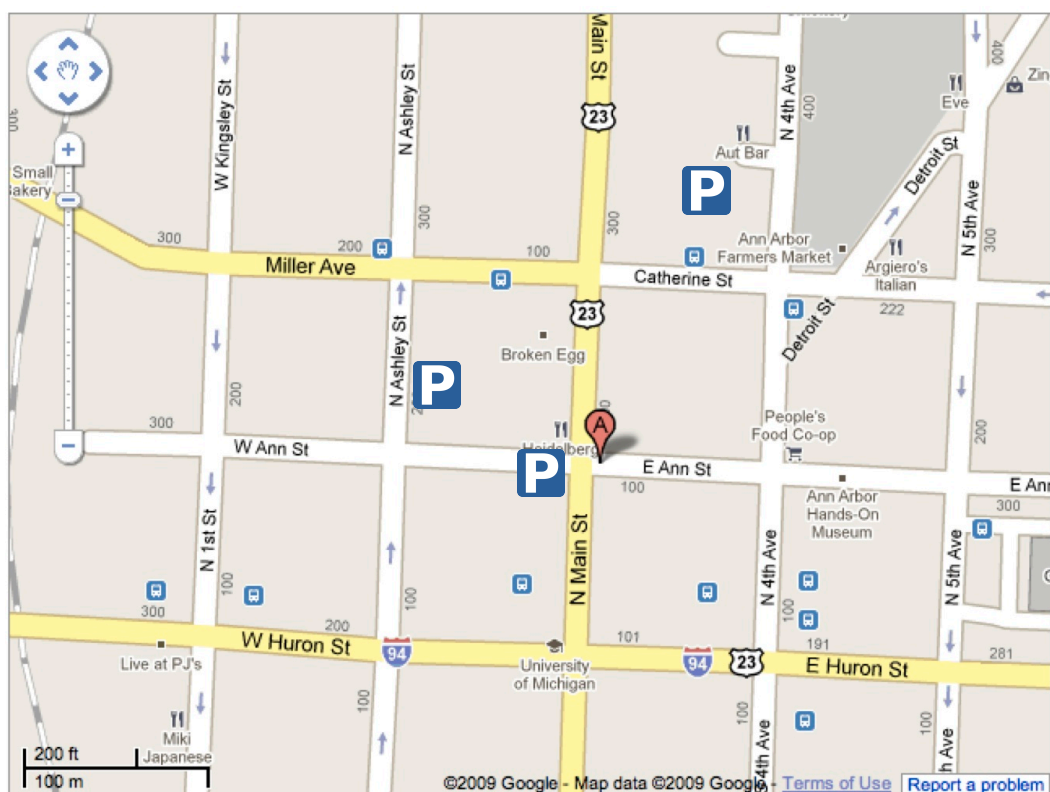

Driving Directions to The Whole Brain Group Office

Address:

109 E. Ann St.
Ann Arbor, MI 48104
(734) 929-0431

The Whole Brain Group office is located on E Ann St, between Main St and 4th Ave, directly across from The Ann Arbor 15th District Court parking lot.

From the **East or West** via **I-94**:

- ▶ Take I-94 to exit 172 toward Ann Arbor/MI-94
- ▶ If arriving from I-94 West, the exit will merge directly onto Jackson Road, which turns into West Huron Street.
- ▶ If arriving from I-94 East, take a right at the end of the exit onto Jackson Road, which turns into West Huron Street.
- ▶ Take West Huron Street into downtown Ann Arbor.
- ▶ Turn left at North Main Street
- ▶ Take the 1st right onto E Ann St.
- ▶ Whole Brain Group Office will be on your left - 109 E. Ann Street

P Parking is available on the street, or two blocks west in the parking structure on the corner of West Ann and Ashley, as well as several other locations nearby.

P.O. Box 8275
Ann Arbor MI 48107
734.929.0431

thewholebraingroup.com

From the **East** via **US-23/M-14**:

- ▶ Take US-23 to M-14 West.
- ▶ Take exit 2 to Downtown Ann Arbor
- ▶ Merge onto North Main Street.
- ▶ Turn left at East Ann Street
- ▶ Take the 1st left onto E Ann St